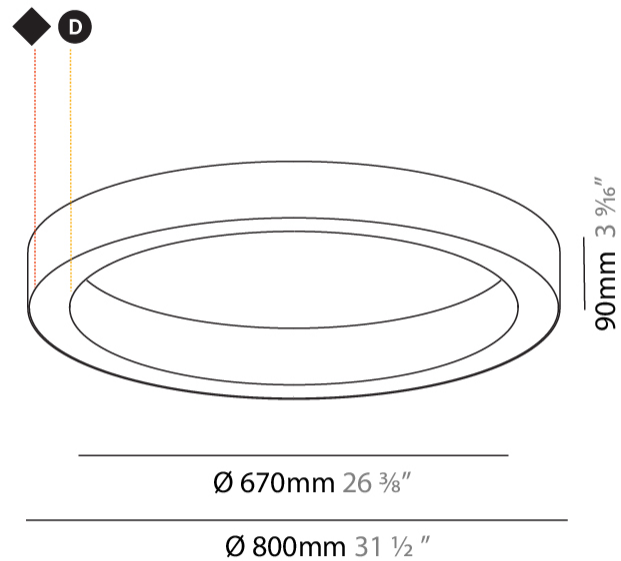

1. To build a product code in our configurator select the specify button on the base model # product page
2. To build a manual product code on this datasheet choose from the options listed below in blue font and add the suffix to the base model #

GENERAL

Series: Glorious
Subseries: Glorious Slim
Brand: Prolicht
Division: Architectural
Mounting Type: Surface
Mounting Location: Ceiling

PHYSICAL

Shape: Round
Diameter (mm): 800
Diameter (in): 31 1/2
Height (mm): 90
Height (in): 3 9/16
Light Distribution: Direct
Weight (kg): 6.814
Weight (lbs): 14.99
Diffuser: PMMA - Opal or Micro-Prism
Fixture Finish: SSR / BKV / CWI / CRY / HAB / UFT / ITA / RUA / FTG / MYG / LOD / PUS / FRO / FUP / KIA / POP / BLS / SPG / MEY / GOH / GUM / CHC / COM / ABZ / JAG / OBR / MOS / ROR
Fixture Material: Aluminum

ELECTRICAL

Lamp Type: LED (Zhaga Standard)
Input Wattage (W): 56
Total Output Wattage (W): 48
Dimming: Tri-Mode (Non-Dimming and Phase Dimming (120Vac only) and 0-10V Dimming)
Driver Included: Yes
Driver Location: Integrated
Driver Type: Constant Current - Universal
Driver Class: Class 2
Input Voltage (V): 120 - 277
Constant Current (MA): 350

LED

Color Temperature (°K): 3000 / 3500 / 4000
Max. Delivered Lumen (lm): 5450 / 5557 / 5670
CRI: >80 CRI
Efficiency (%): 88.4
Lamp Life (hrs): 50000

OPTICAL

RATINGS AND CERTIFICATIONS

Certified By: Certified for North American Standards
IP rating: IP20